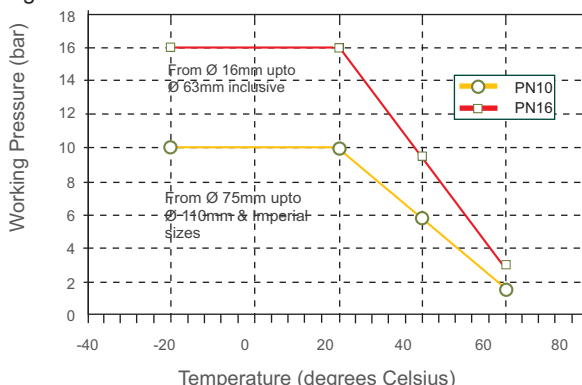

Compression Fittings

Description:	Range of fittings for high-pressure conveyance of water, irrigation, gaseous fuels, compressed air, chemical solutions and slurries.
Range:	Metric series from 16mm up to 110mm, Imperial series from 1/2" up to 4"
Pressure Rating:	16 bar at 20°C for fittings from 16mm up to 63mm, 10 bar at 20°C for fittings from 75mm up to 110mm, and imperial sizes (1/2" up to 4")

These fittings are approved to bear the German quality mark of DVGW

The pressure rating has to be adjusted as shown in the figure below, if the fittings are to be used at higher temperature

Figure 1

Materials: Body, Cap, Insert: Polypropylene copolymer PP-B
 Split Ring: Polyacetal
 O-Ring: Elastomeric rubber NBR70
 Reinforcing: Ring Aluminium or Stainless Steel